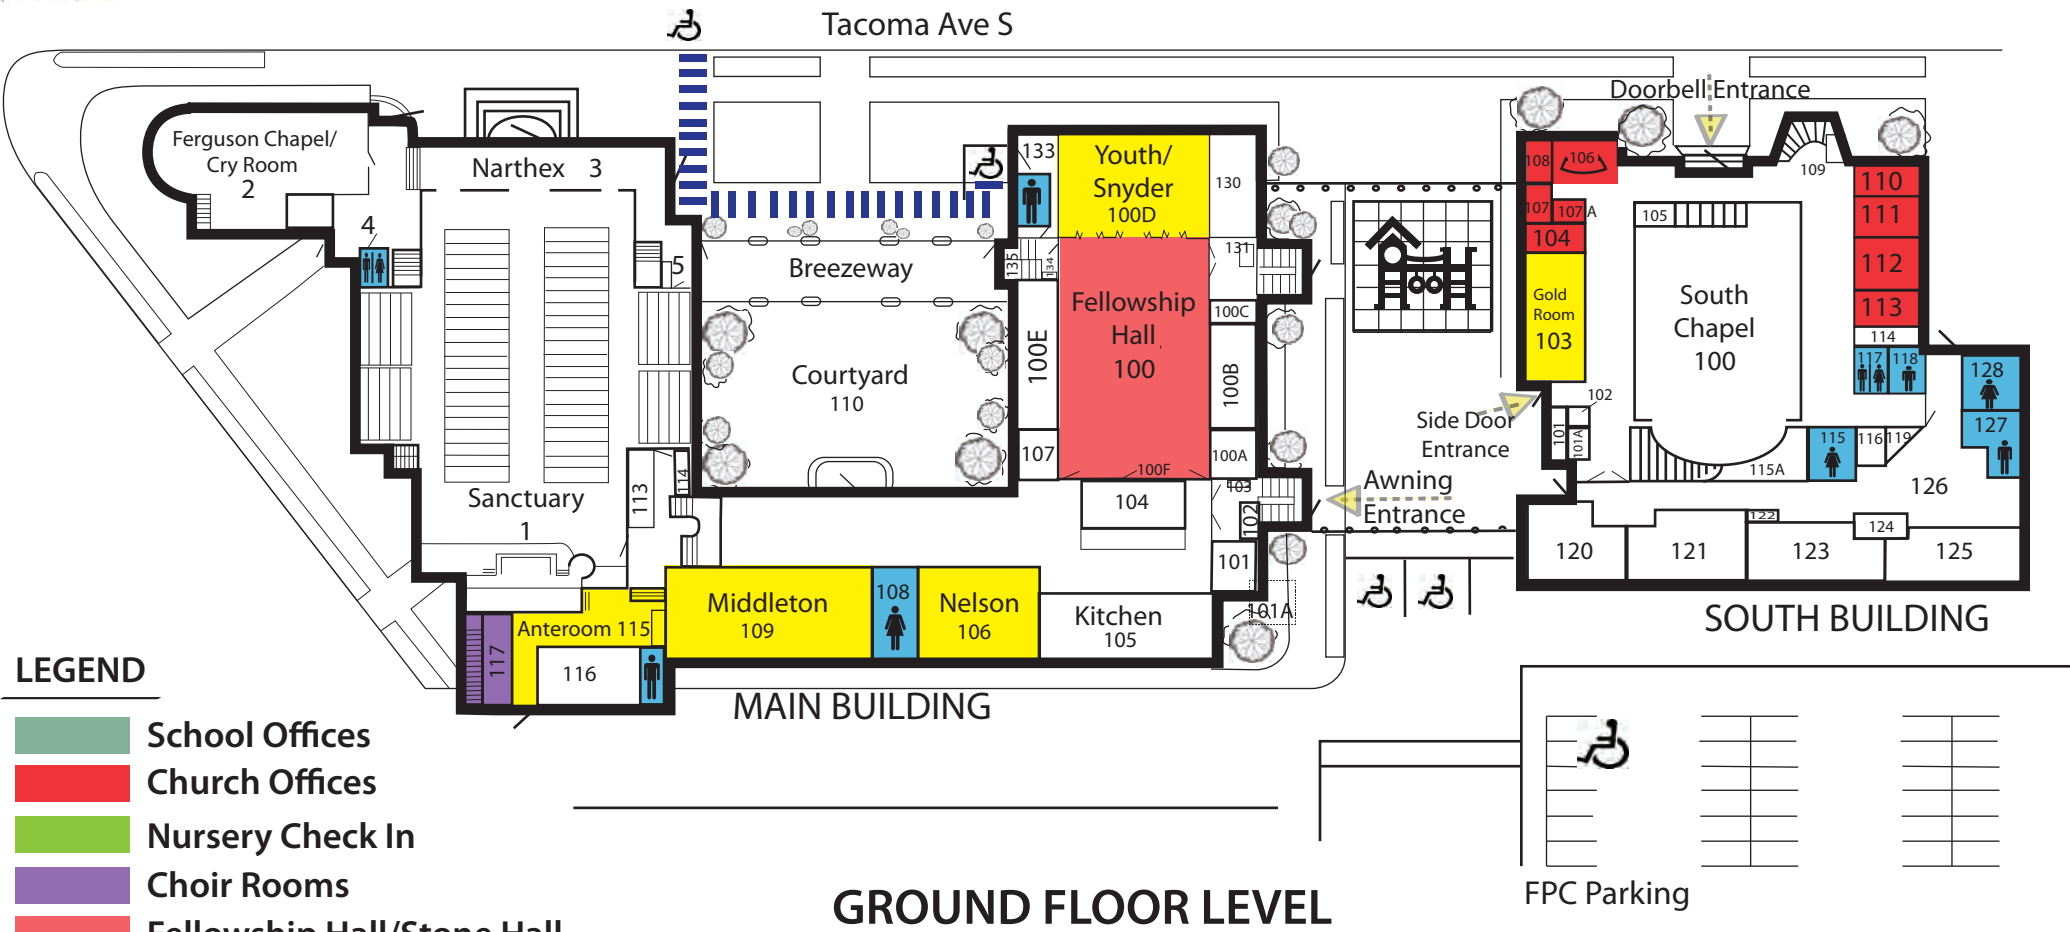

FIRST PRESBYTERIAN CHURCH TACOMA

LEGEND

- School Offices
- Church Offices
- Nursery Check In
- Choir Rooms
- Fellowship Hall/Stone Hall
- ADA Entrances and Ramps
- Restrooms
- Meeting Rooms

MAIN BUILDING	
Anteroom	115
Middleton	109
Nelson	106
Teacher Lounge	130
Youth/Snyder	100D
SOUTH BUILDING	
 Blue Room	206
 Gold Room	103
 Prayer Room	201

GROUND FLOOR LEVEL